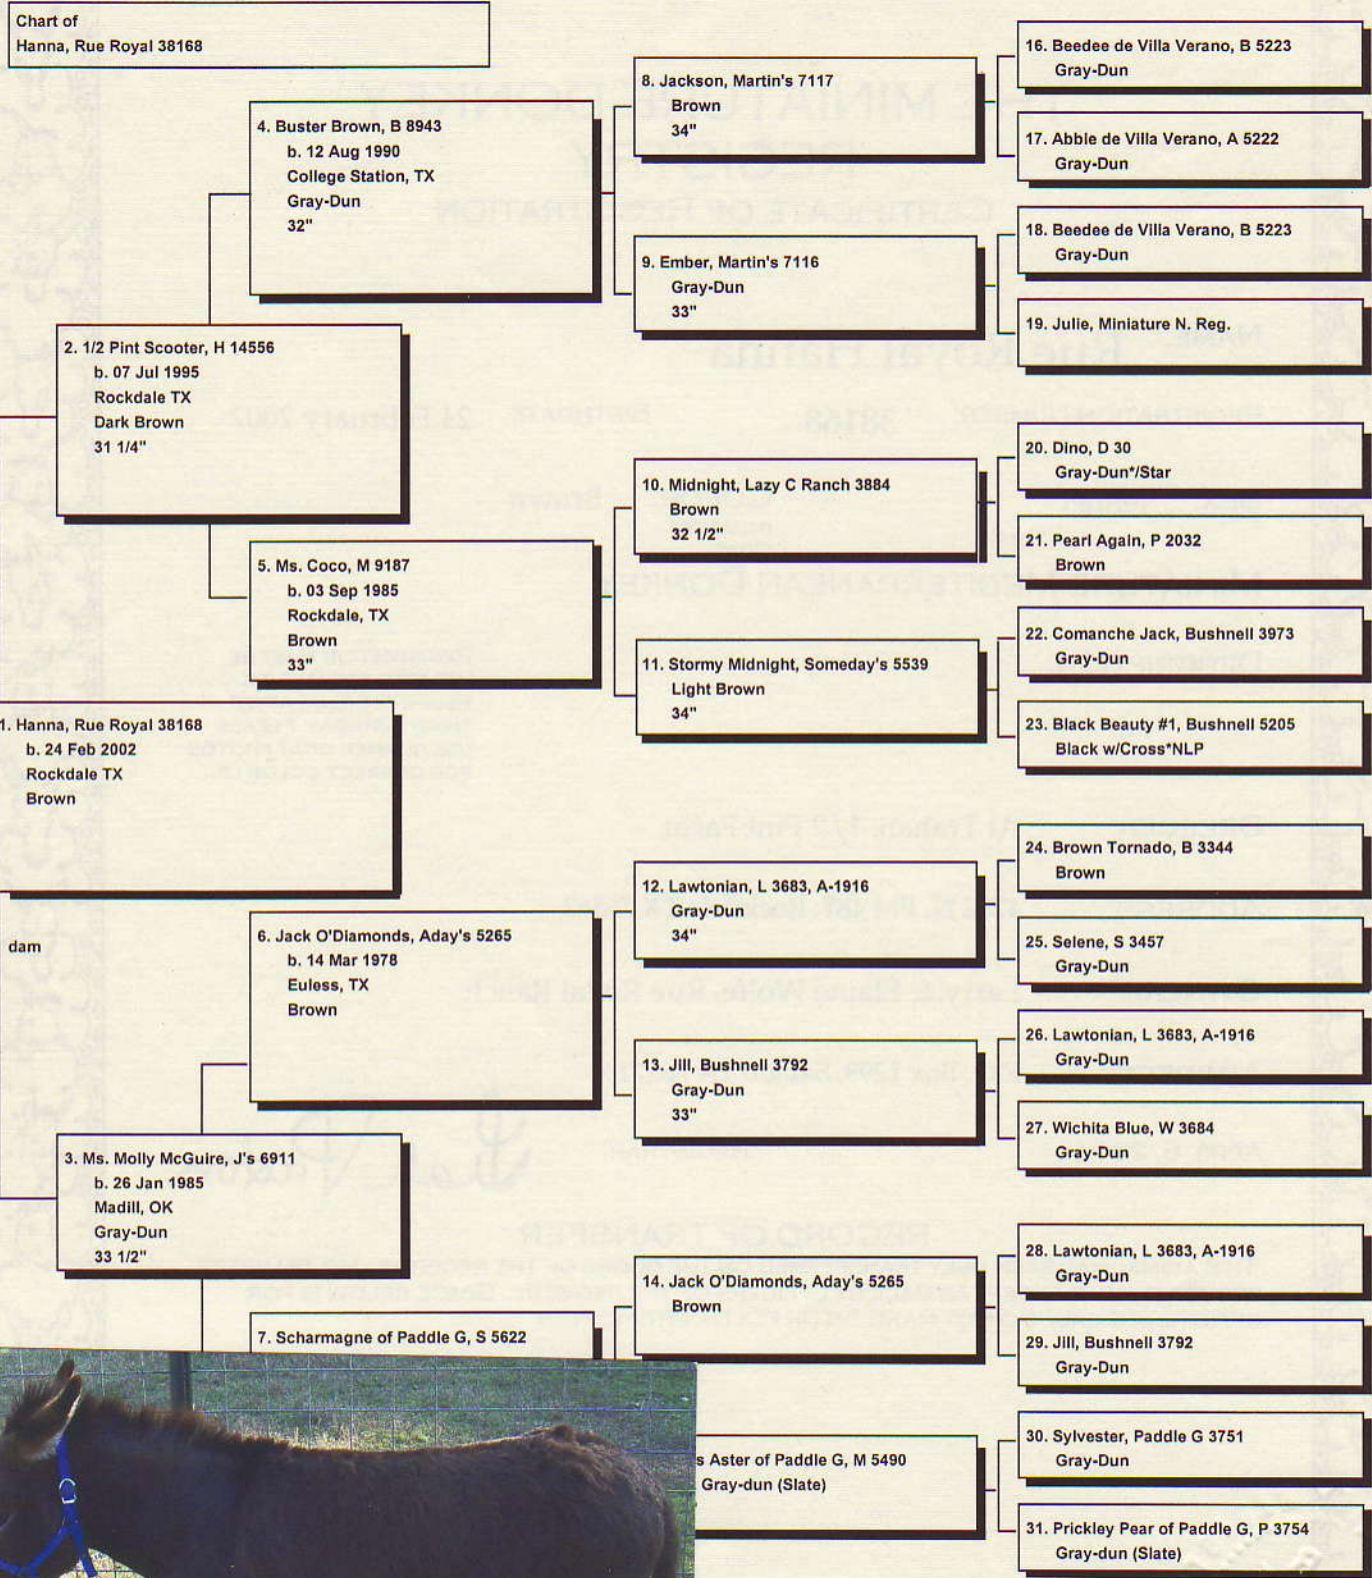

Pedigree

Chart #1

The American Donkey and Mule Society
 P.O. Box 1210, Lewisville, TX 75067 (972) 219-0781
 The American Donkey and Mule Society is not responsible
 for errors in information submitted to the registry.