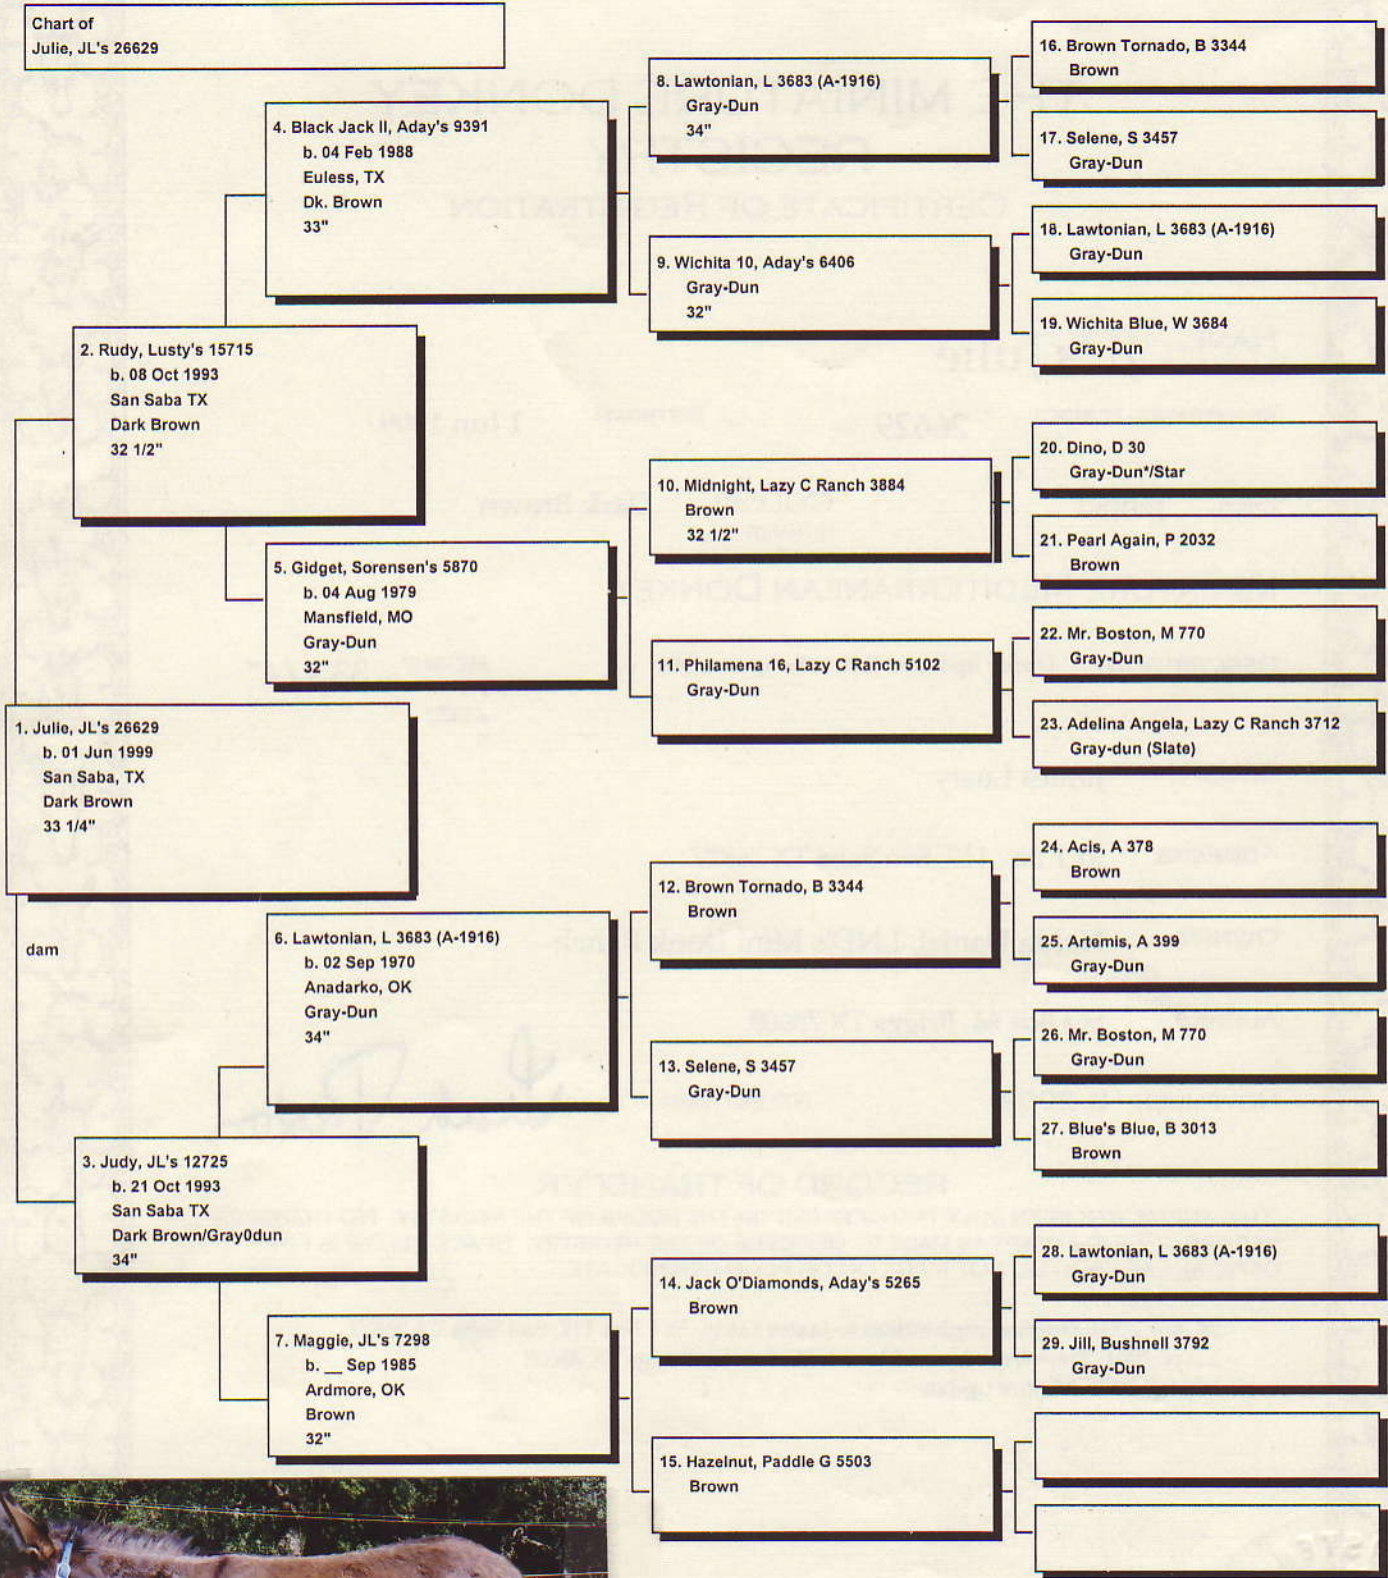

Pedigree

Chart #1

The American Donkey and Mule Society  
 P.O. Box 1210, Lewisville, TX 75067 (972) 219-0781  
 The American Donkey and Mule Society is not responsible  
 for errors in information submitted to the registry.