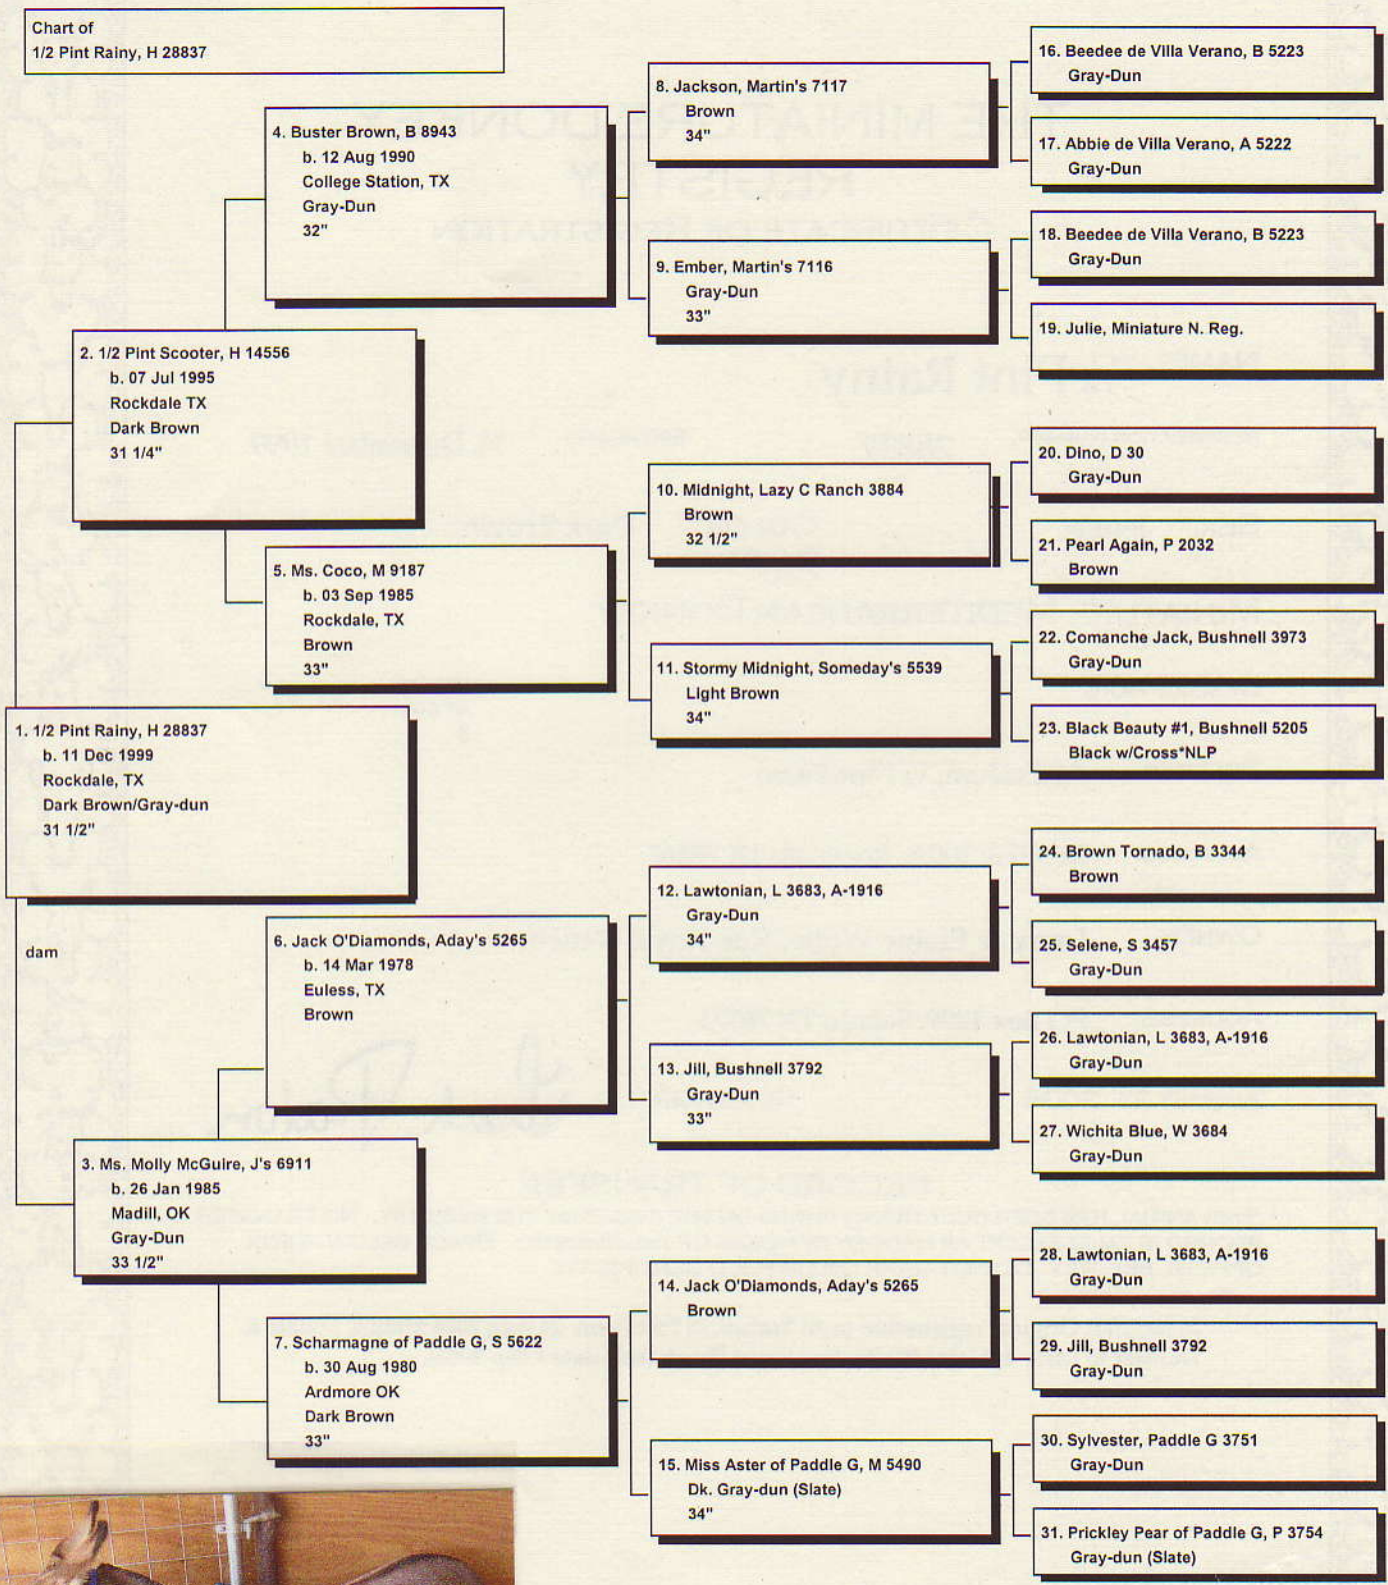

Pedigree

Chart #1

The American Donkey and Mule Society  
 P.O. Box 1210, Lewisville, TX 75067 (972) 219-0781  
 The American Donkey and Mule Society is not responsible  
 for errors in information submitted to the registry.