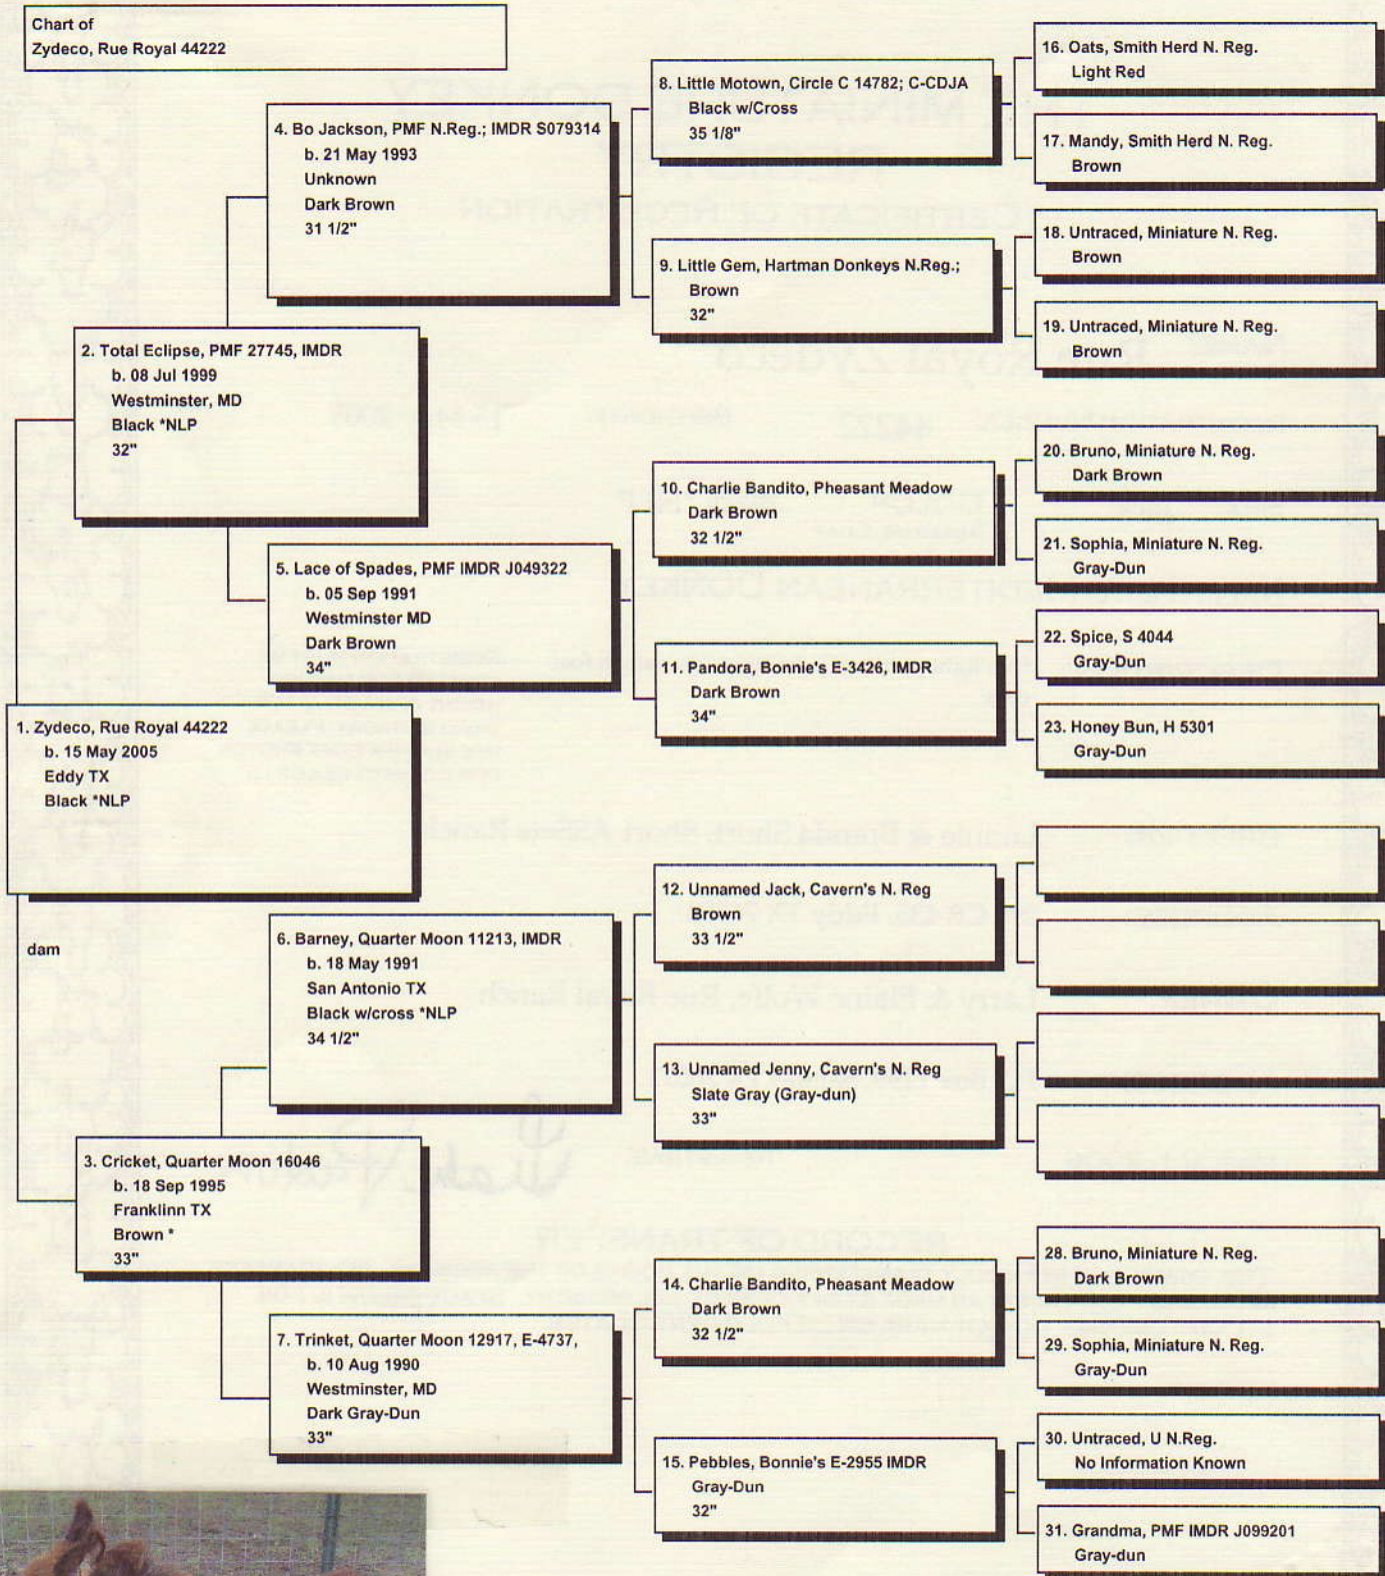

Pedigree

Chart #2

The American Donkey and Mule Society  
 P.O. Box 1210, Lewisville, TX 75067 (972) 219-0781  
 The American Donkey and Mule Society is not responsible  
 for errors in information submitted to the registry.